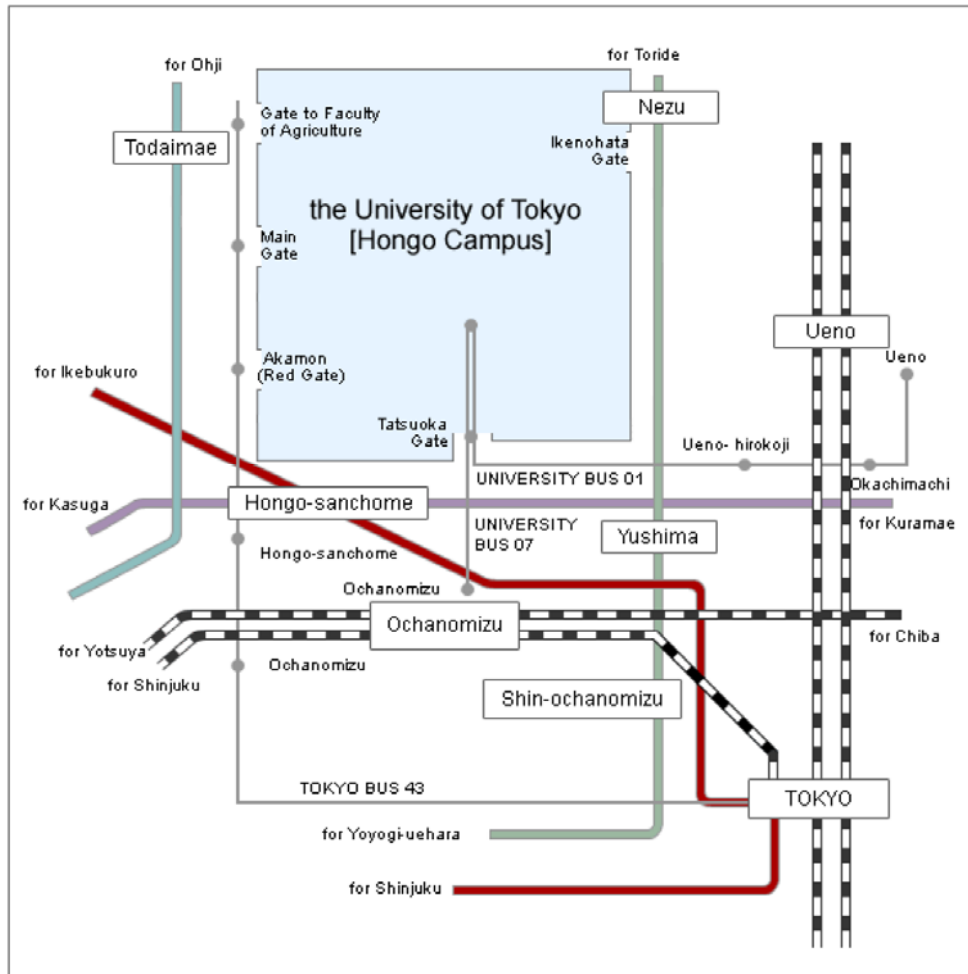

Hongo Campus Access Map

Nearest Stations	Distance from Sta.
Hongo-sanchoime Station. (Subway Marunouchi Line)	8 min. walk
Hongo-sanchoime Station. (Subway Oedo Line)	6 min. walk
Yushima Station. or Nezu Station. (Subway Chiyoda Line)	8 min. walk
Todaimae Station. (Subway Namboku Line)	1 min. walk
Kasuga Station. (Subway Mita Line)	10 min. walk

From Ochanomizu Station. (JR Chuo Line, JR Sobu Line)	Subway	Subway Marunouchi Line for Ikebukuro and get off at Hongo-sanchoime Station. 8 minutes walk
	Subway	Subway Chiyoda Line for Toride and get off at Yushima Station. or Nezu Station. 8 minutes walk
	Bus	Toei Bus 茶51 for Komagome Station South. Exit or 東43 for Arakawa-dote-soshajo and get off at Todai (Akamon-mae, Seimon-mae, Nogakubu-mae)
	Bus	Toei Bus 学07 for Tokyo Univ. and get off at Todai (Tatsuokamon, Byoin-mae, Konai Bus Stop)
Okachimachi Station. (JR Yamanote Line, etc.)	Bus	take Toei Bus 都02 for Otsuka Sta. or 上69 for Otakibashi-shako-mae and get off at Yushima-yon-chome or Hongo-sanchoime.
Ueno Station (JR Yamanote Line, etc.)	Bus	take Toei Bus 学01 for Todai-konai and get off at Todai (Tatsuokamon, Byoin-mae Konai Bus Stop)